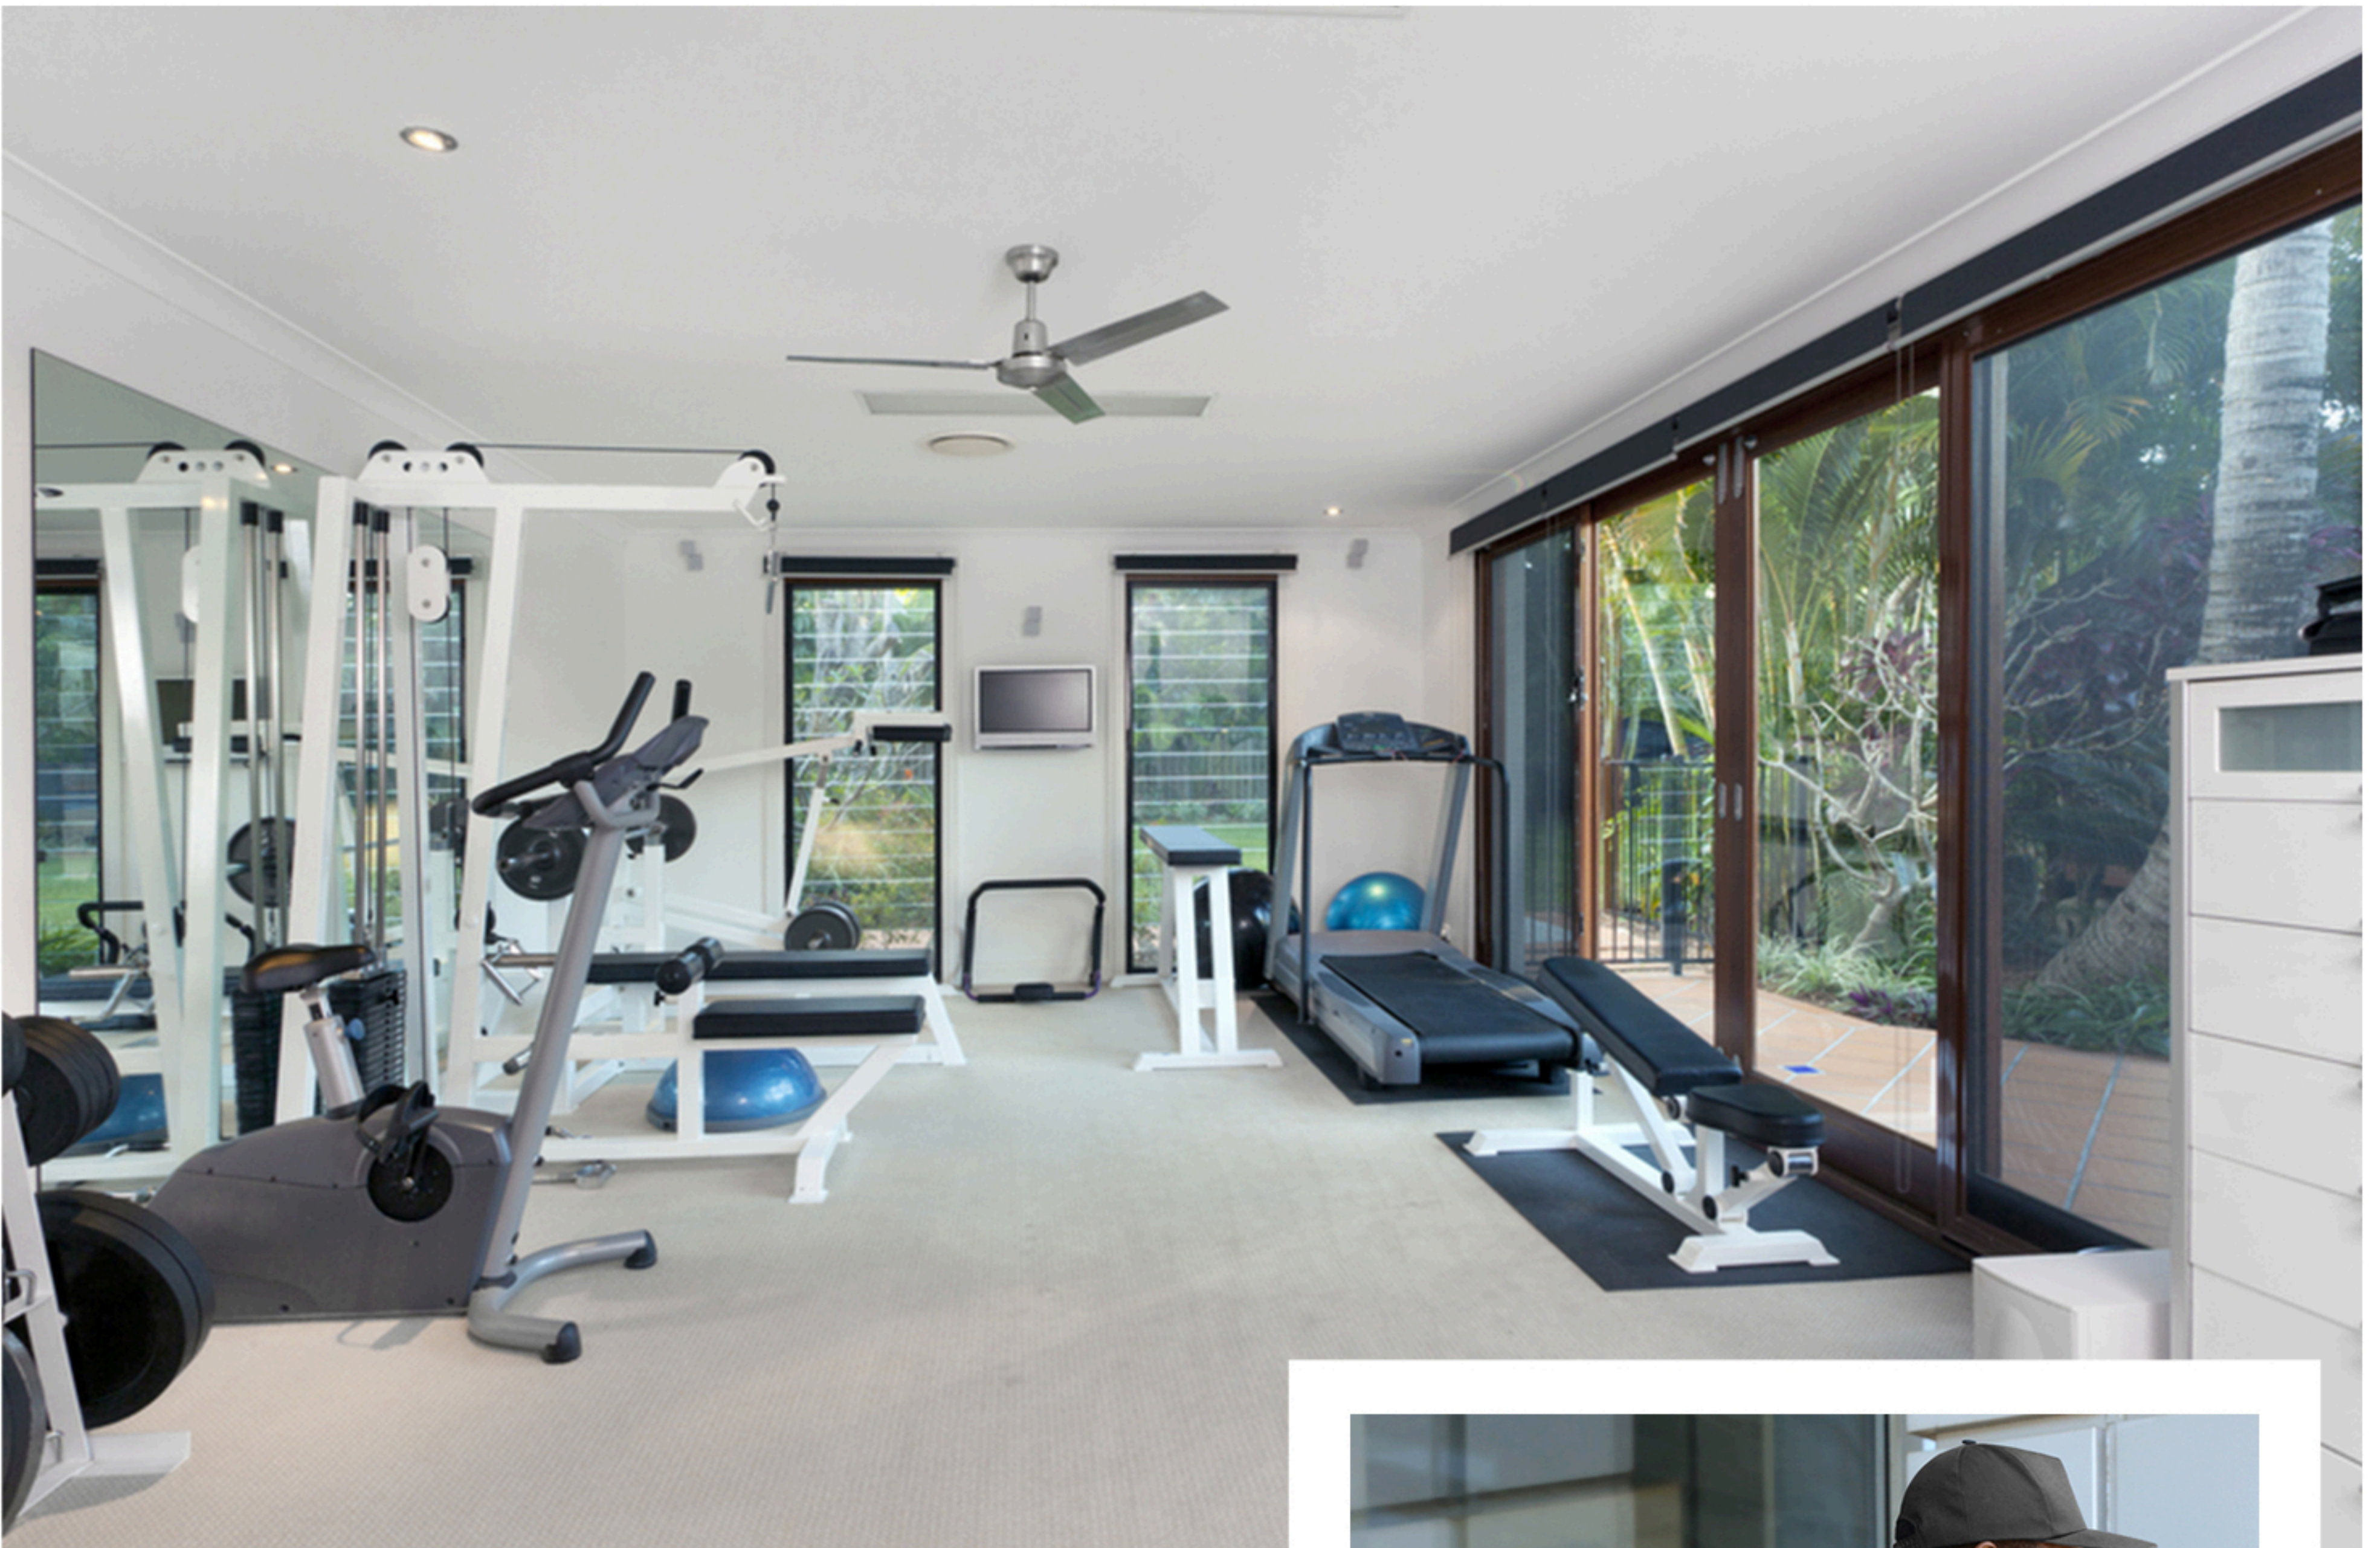

www.lifecardcompany.com

Amenities

SWIMMING POOL
SOLAR LIGHT
GYM | CCTV CAMERA
24 HOURS SECURITY

Price

TWO BEDROOM FLAT

N 32.9 MIL

ONE BEDROOM FLAT

N 21.9 MIL