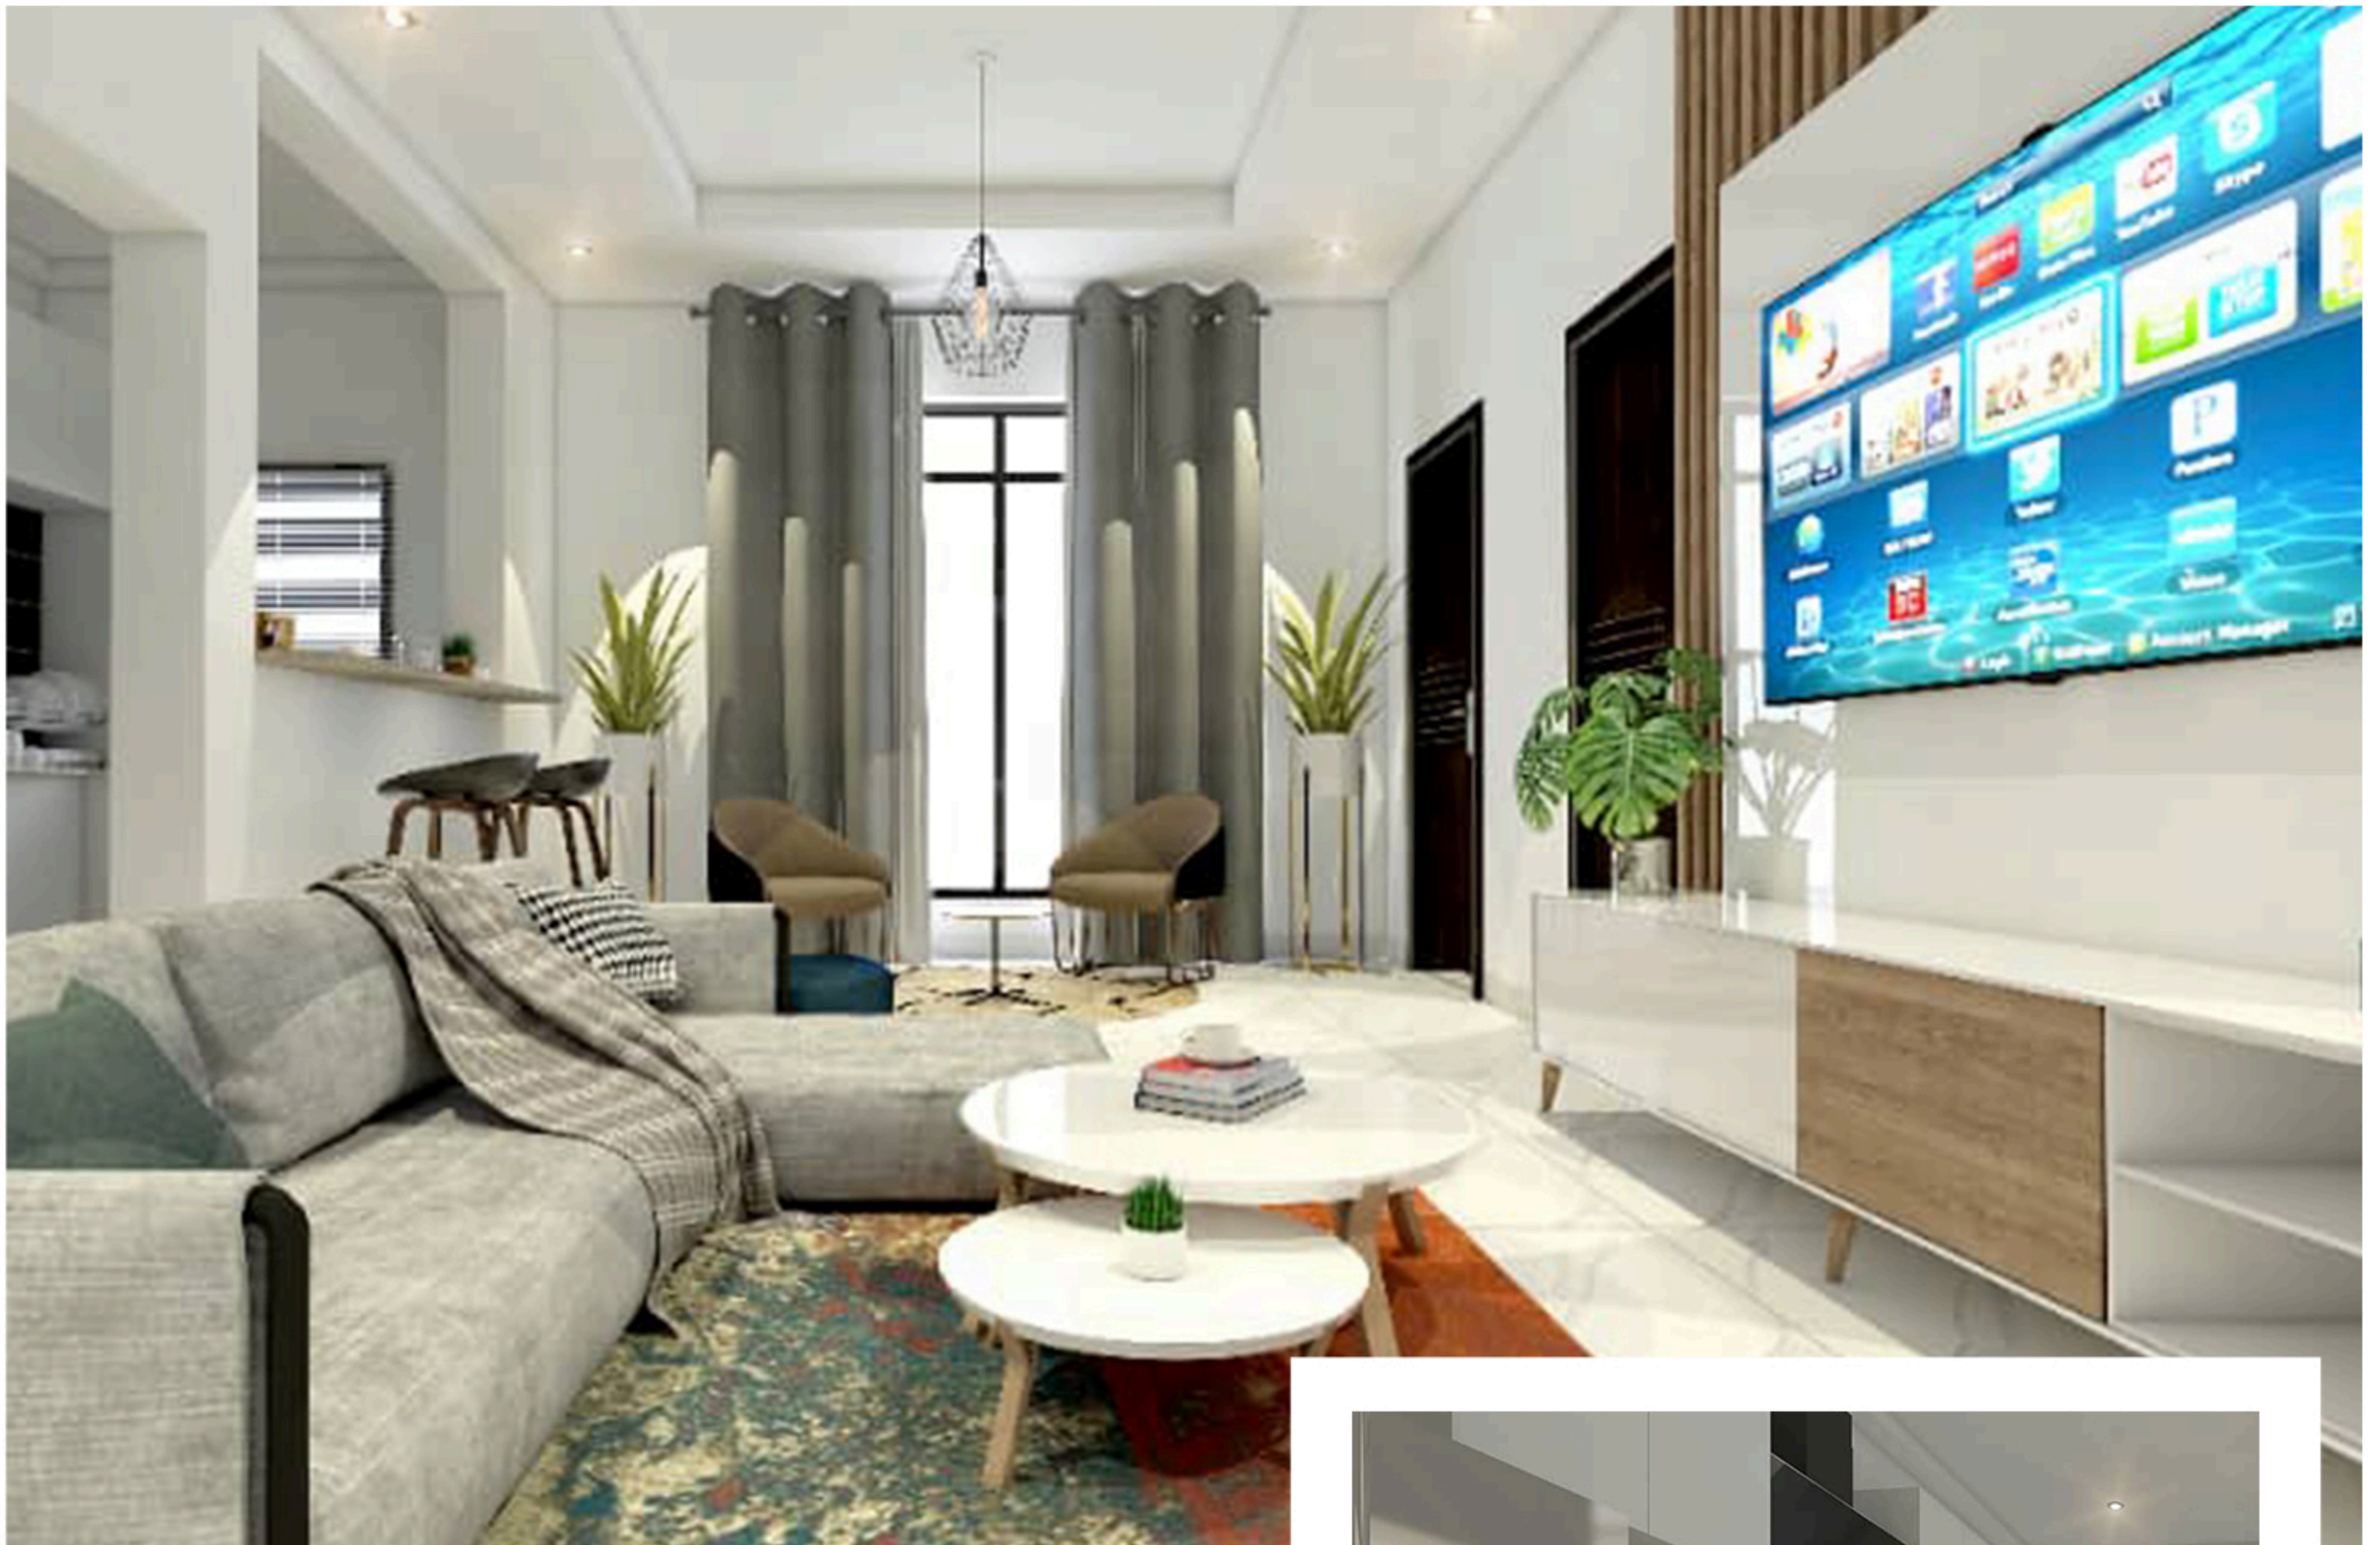

SPRING APARTMENT PHASE III

2 BEDROOM APARTMENT

SPRING APARTMENTS PHASE III, OSAPA LONDON
OFF PINNOCK BEACH ESTATE ROAD LEKKI, LAGOS.

www.lifecardcompany.com

Amenities

24 HOURS SECURITY
24 HOURS ELECTRICITY
AMPLE PARKING SPACE
WATER TREATMENT PLAN
CCTV CAMERA