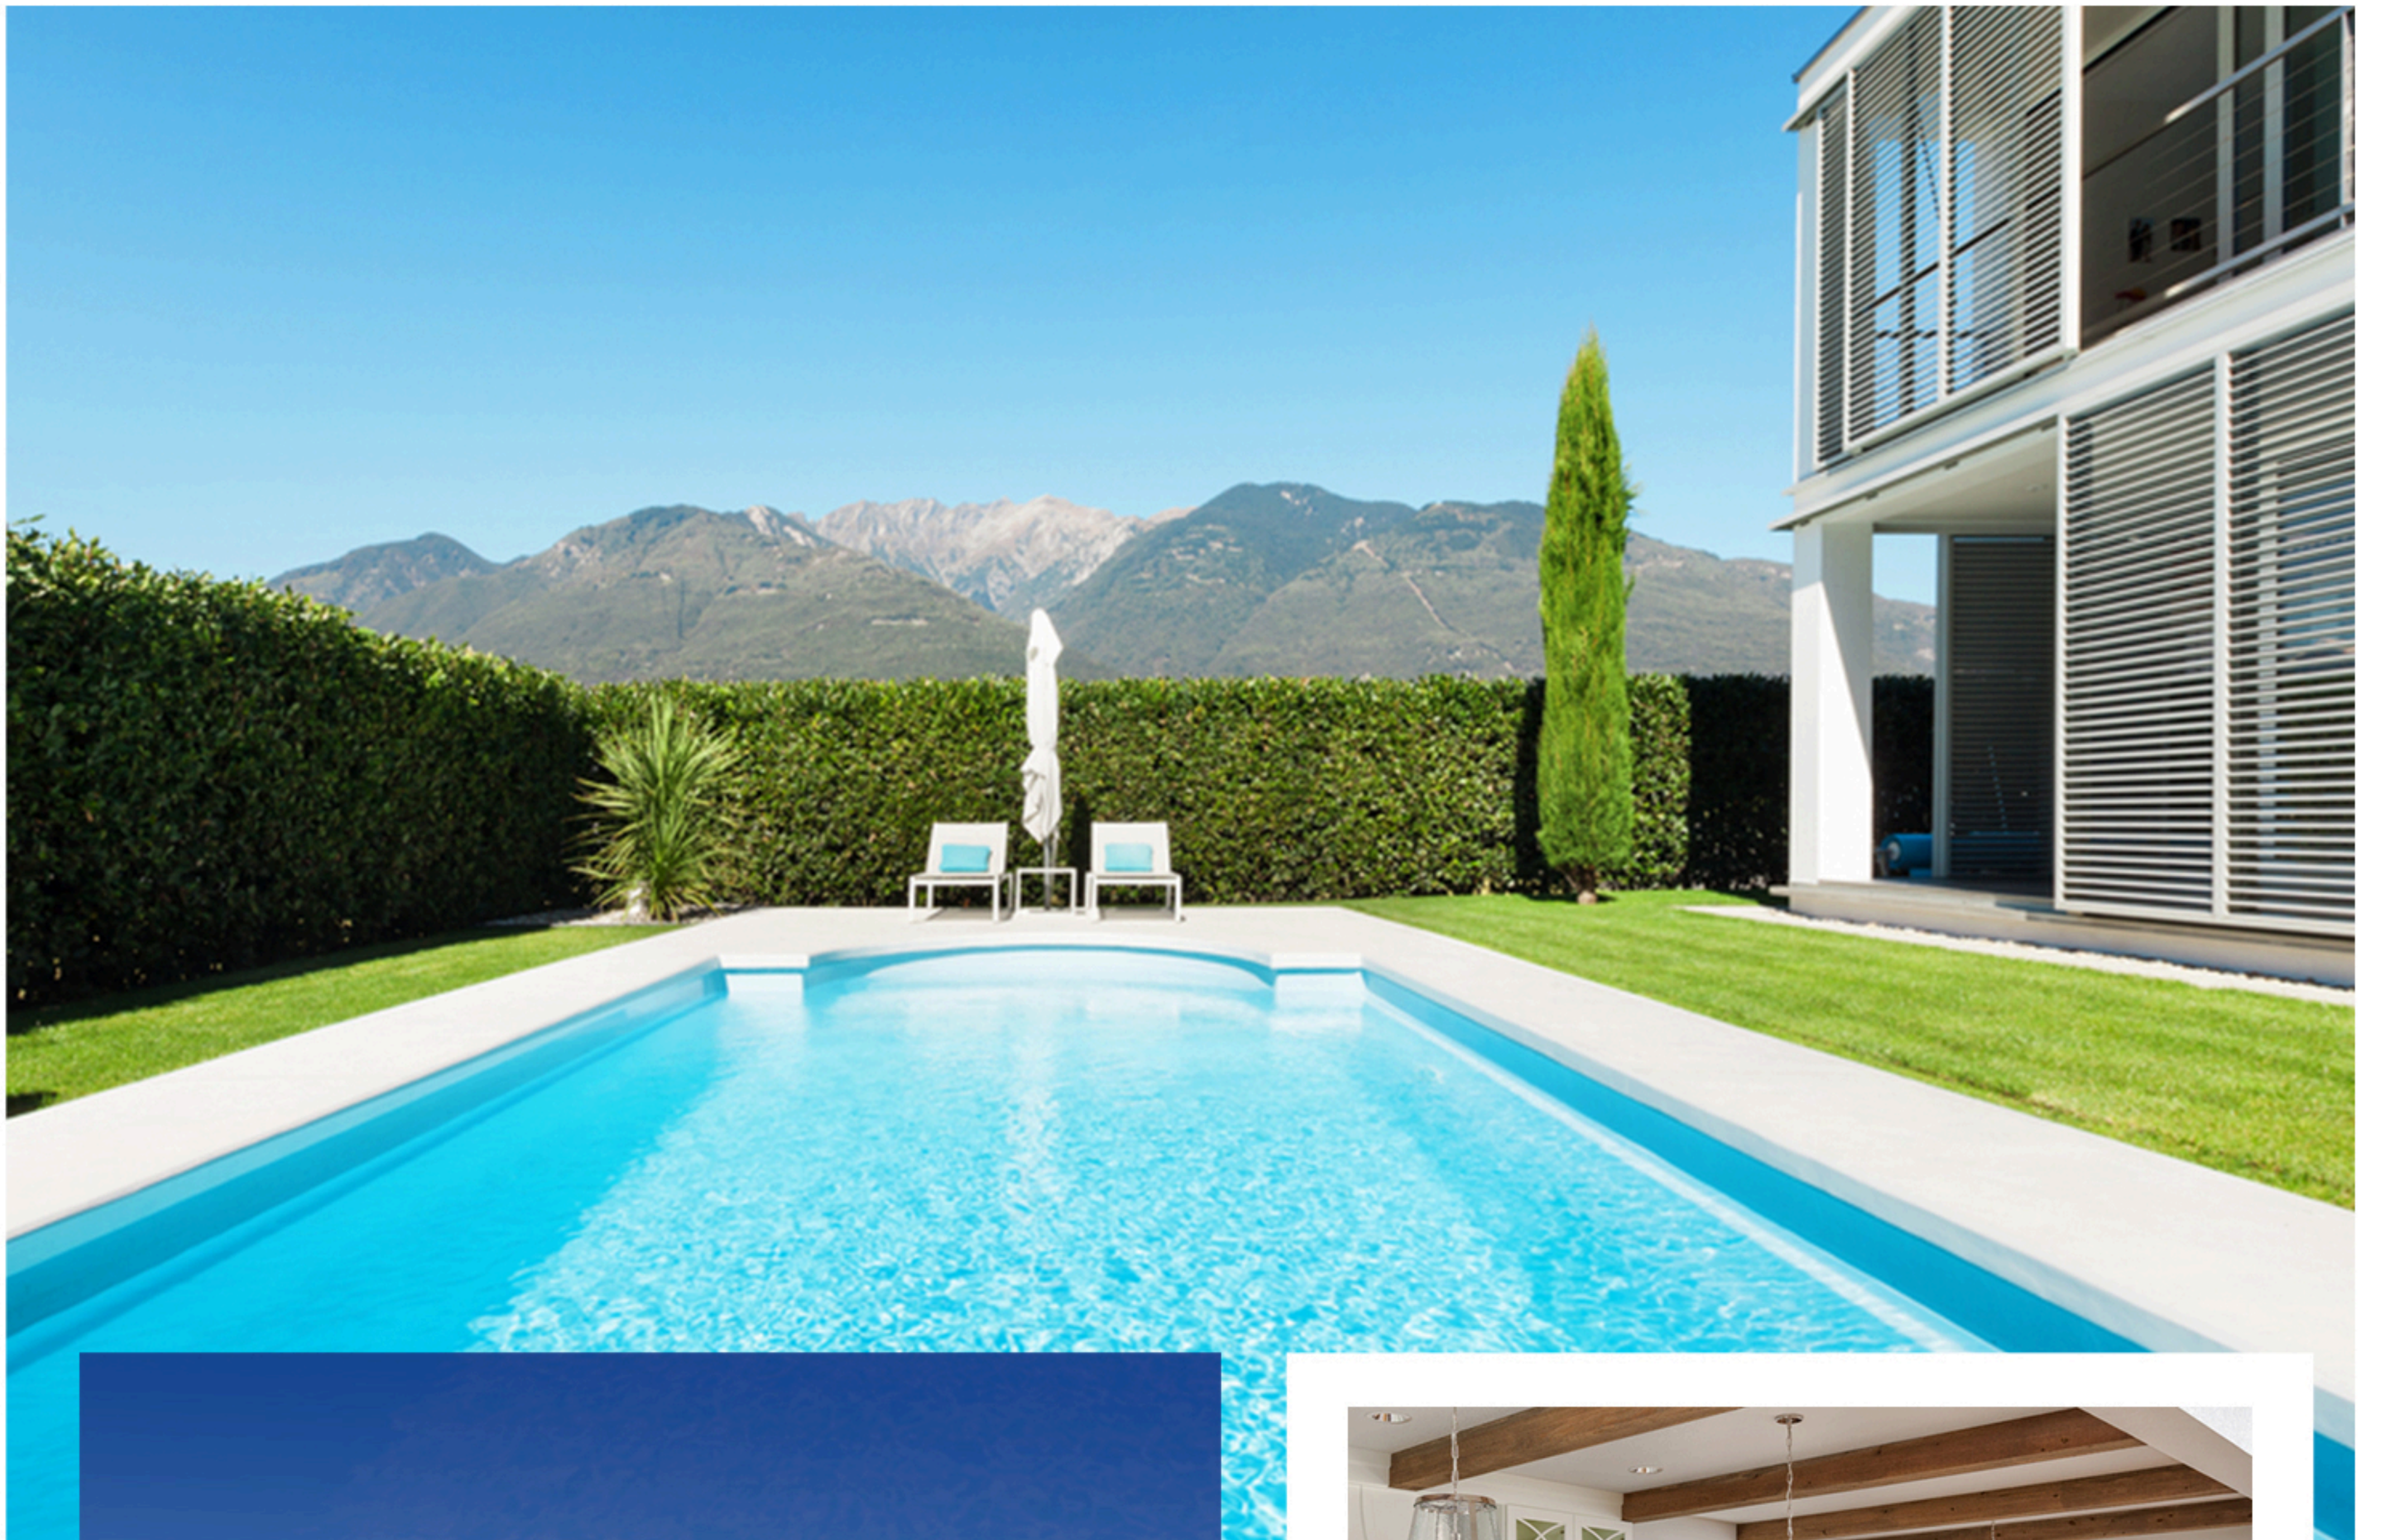

Price

N71.5M

10% DISCOUNT